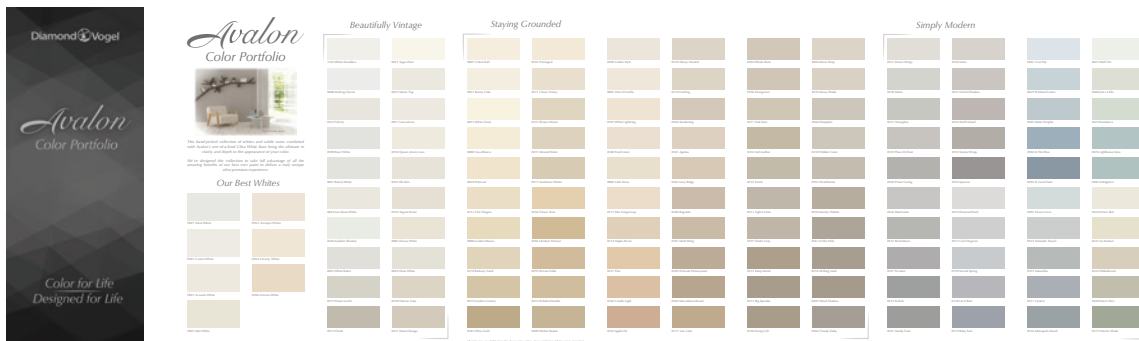

## Do More...Beautifully

OPACITY TESTING

Avalon is incredibly easy to use. It allows you to quickly finish your project and make it look great. We created a revolutionary new base called Ultra White Base. It is exceptionally white, ensuring colors have incredible depth, vibrancy, and clarity. You'll notice the difference. Ultra White Base also has truly remarkable hide, allowing you to paint more surface area with no additional effort.

## Phenomenal Hiding Power

Ultra White Base's hiding power relies on two factors. It uses 25% more hiding pigments than our standard Pure White Base. This ensures full color opacity at a thinner paint film thickness. Avalon's hiding power is further enhanced by its sensational flow and leveling. This reduces the tendency for brush marks or roller stipple to cause peaks and valleys to ensure you get an even appearance and stunningly smooth paint film. You'll appreciate the difference when using Avalon to cut-in or roll walls.

**Stain Removal Test:** Paints are applied to primed drywall samples. The paint samples are allowed to dry for seven days. Examples of common household materials are applied to the samples. After five minutes, the materials are removed from the surface by wiping with a clean cloth and water.

# We Have Your Color

With all the ultra-premium advantages of Avalon, we have not compromised on color. Our complete color palette, including our ColorEssentials Collection, is available in Avalon, and we can deliver your perfect color. To take full advantage of Avalon's Ultra White Base and the true color depth and clarity it delivers, we have handpicked 127 of our favorite whites, modern neutrals, and subtle comfort tones. Our Avalon Color Portfolio offers color stylings for any mood or design, making it the perfect palette for delivering beautiful spaces.