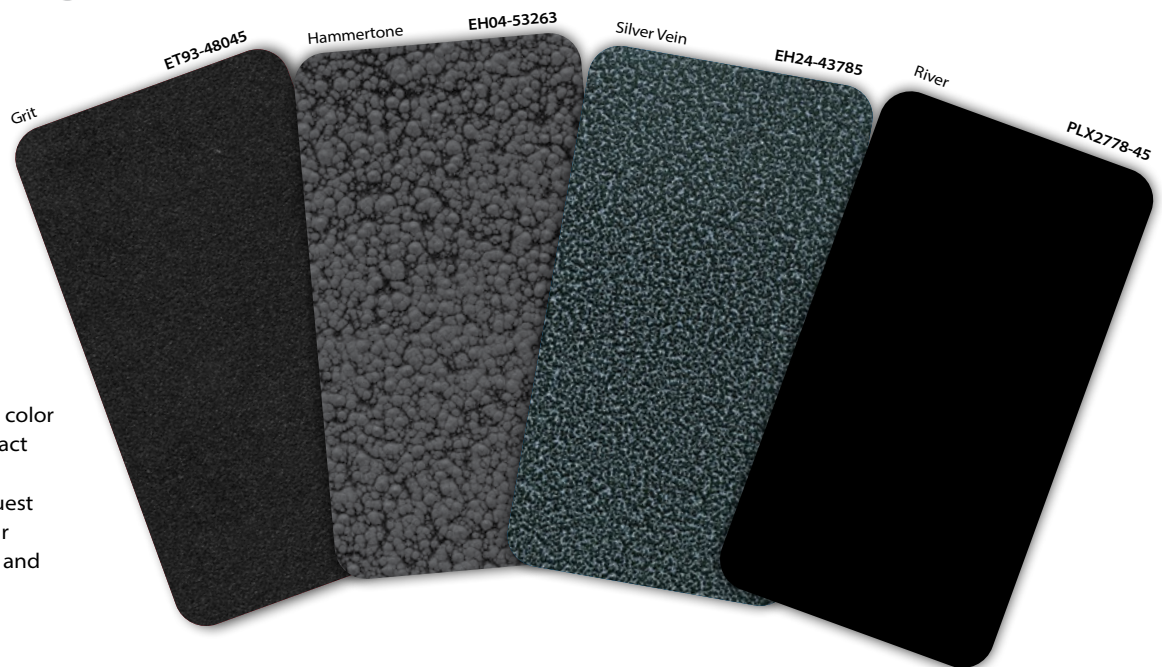

RAL 9005 PLX2158-50

RAL 9010 PLX3061-05

RAL 9016 ET-1394

RAL 9017 ET-9396

POPULAR COLORS

Arctic White PLX4062-01

Sky White ET16-40731

Crane White ET-0394

Carlsbad Canyon Tan PLX5707-03

Architectural Bronze ET83-44546

Regal Red ET57-46038

ANSI 61 Gray EL06-52357

Traffic Gray ET07-45776

Skid Loader Dark Gray ET-8381

Black Satin PLX7229-01

PRIMERS

Lite Gray XL Epoxy EE06-42072

Gray Zinc EE04-40839

Lite Silk Grey ET07-41489

Yellow Buff ET35-26383

Red Oxide Epoxy EE-5411

TEXTURES

For the most accurate color selection, please contact your Diamond Vogel representative to request a sample panel of your desired color, texture, and appearance.

Color to Match Your Product and Brand

We have thousands of colors matched and catalogued. Choose your color from this brochure or from the RAL collection. If a more specific color is needed, our expert color matching service is available to match any color you need.